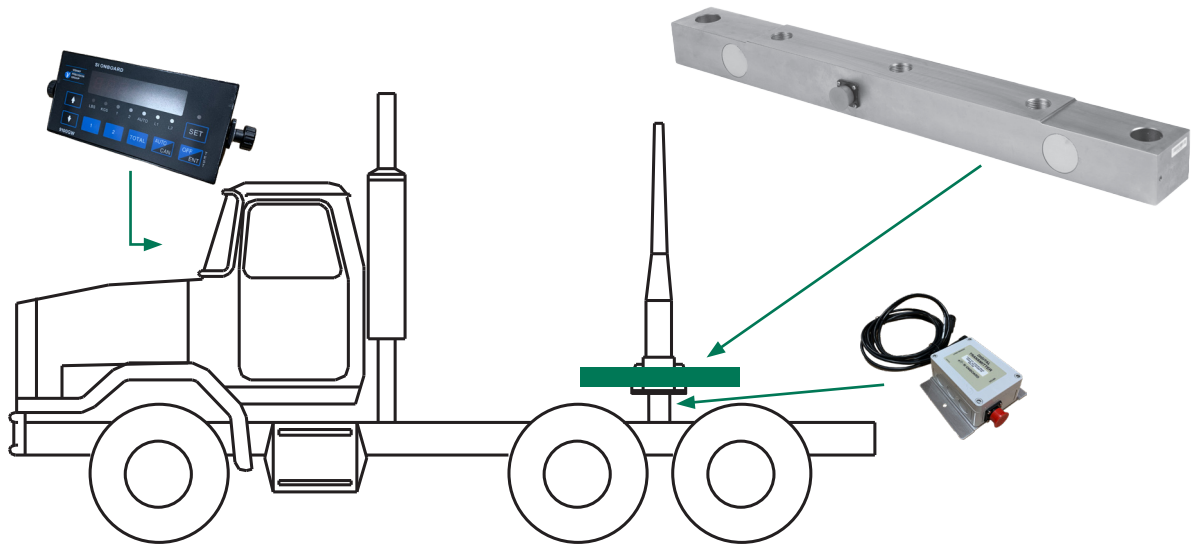

Titan II Tractor Only Heavy Duty Long Logger

CANADA

9102330 Titan II Tractor Only Heavy Duty Logging System

The SI On-Board Heavy Duty (Canada) Long Logger system uses proven technology to give you the reliability and accuracy you expect. SI On-board's 28" Titan II load Cells are the established and proven standard for excellence in the logging industry.

Includes:

8 ea	2800148	Washer Flat GD 8, 1 1/4 ID
4 ea	2800970	Cap Screw 1 1/4 --12 UNF
8 ea	6300040	Cable 40' reach 3-SKT PL
1 ea	7100173-01	Cable 40' reach 3-SKT PL
1 ea	8100198-45	Truck to trailer cable
1 ea	8100194-55	Trailer reach cable
1 ea	8100152-20	Cable power 23, 2 leads
2 ea	8100187-05QC	Transmitter 12V, 2 leads
4 ea	8301900-10R	Load Cell 28" Titan II
1 ea	8500570-10	9100GW Meter