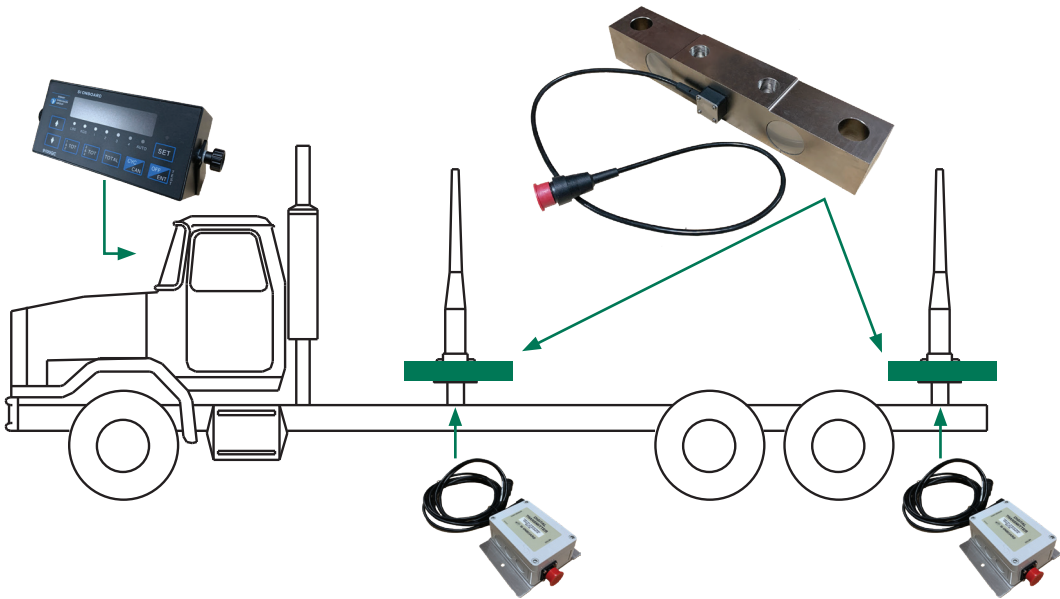

14.5" KIWI Short Logger System

CANADA

9100610, KIWI Short Logger System

The SI On-Board KIWI Short Logger Tractor Scale uses proven technology to give you the reliability and accuracy you expect.

SI On-board's 14.5" KIWI load cells are the established and proven standard for excellence in the logging industry.

Includes:

8 ea	2800186-01	HHCS 1 1/4-12 x 2 11/16
8 ea	2800148	Washer Flat GD 8, 1 1/4 ID
8 ea	6300090-01	Bearing Plate Shear Beam
2 ea	7100173-01	Cable 40' reach 3-SKT PL
1 ea	8100152-20	Cable power 23, 2 cond
1 ea	8100187-05QC	Transmitter 12V, 2 leads
2 ea	8100812-01QC	Transmitter assembly
4 ea	8300865-13R	Load Cell KIWI 3 pigtail
1 ea	8500550-10	9100QC Meter 4 channel