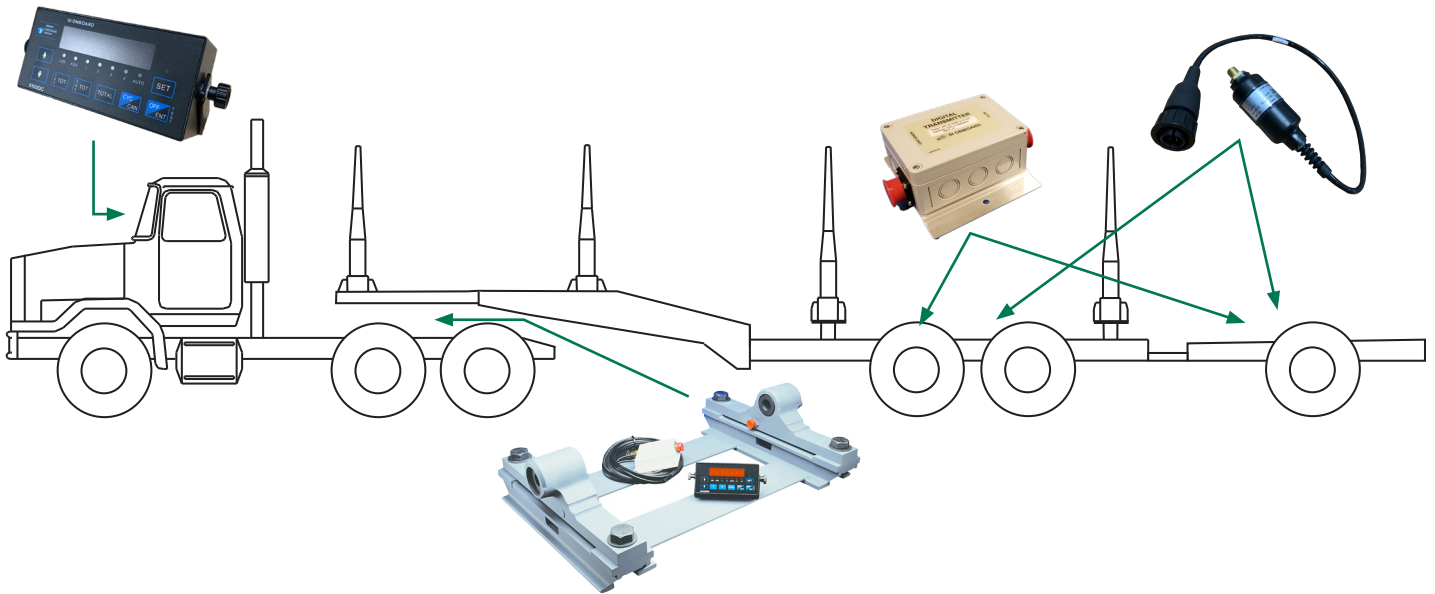

B Train Truck - Holland Slider System

CANADA

9102335 B Train, Truck/Trailer Holland Slider System

Includes:

The SI On-Board B Train Holland slider tractor/trailer system uses proven technology to give you the reliability and accuracy you expect. SI On-board fifth wheel load cells along with our proven air transducers are the established and proven standard for excellence in the logging industry

4ea	2800186-01	HHCS 1 1/4-12 x 2 11/15
4ea	2800148	Washer Flat GD 8, 1 1/4 ID
1ea	7100173-01	Cable 40' reach 3-SKT PL
2ea	7100173-15	Cable 15' 3 SKT plastic
1ea	7300071-01	Holland slider assembly
1ea	8100152-20	Cable power 23, 2 leads
1ea	8100187-05QC	Transmitter 12V, 2 leads
1ea	8100812-01QC	Transmitter assembly
2ea	8300865-13R	Load Cell 22.6" Bolt On
2ea	8300960-10R	Pressure Transducer 150 PSI
1ea	8500550-01	9100QC Meter