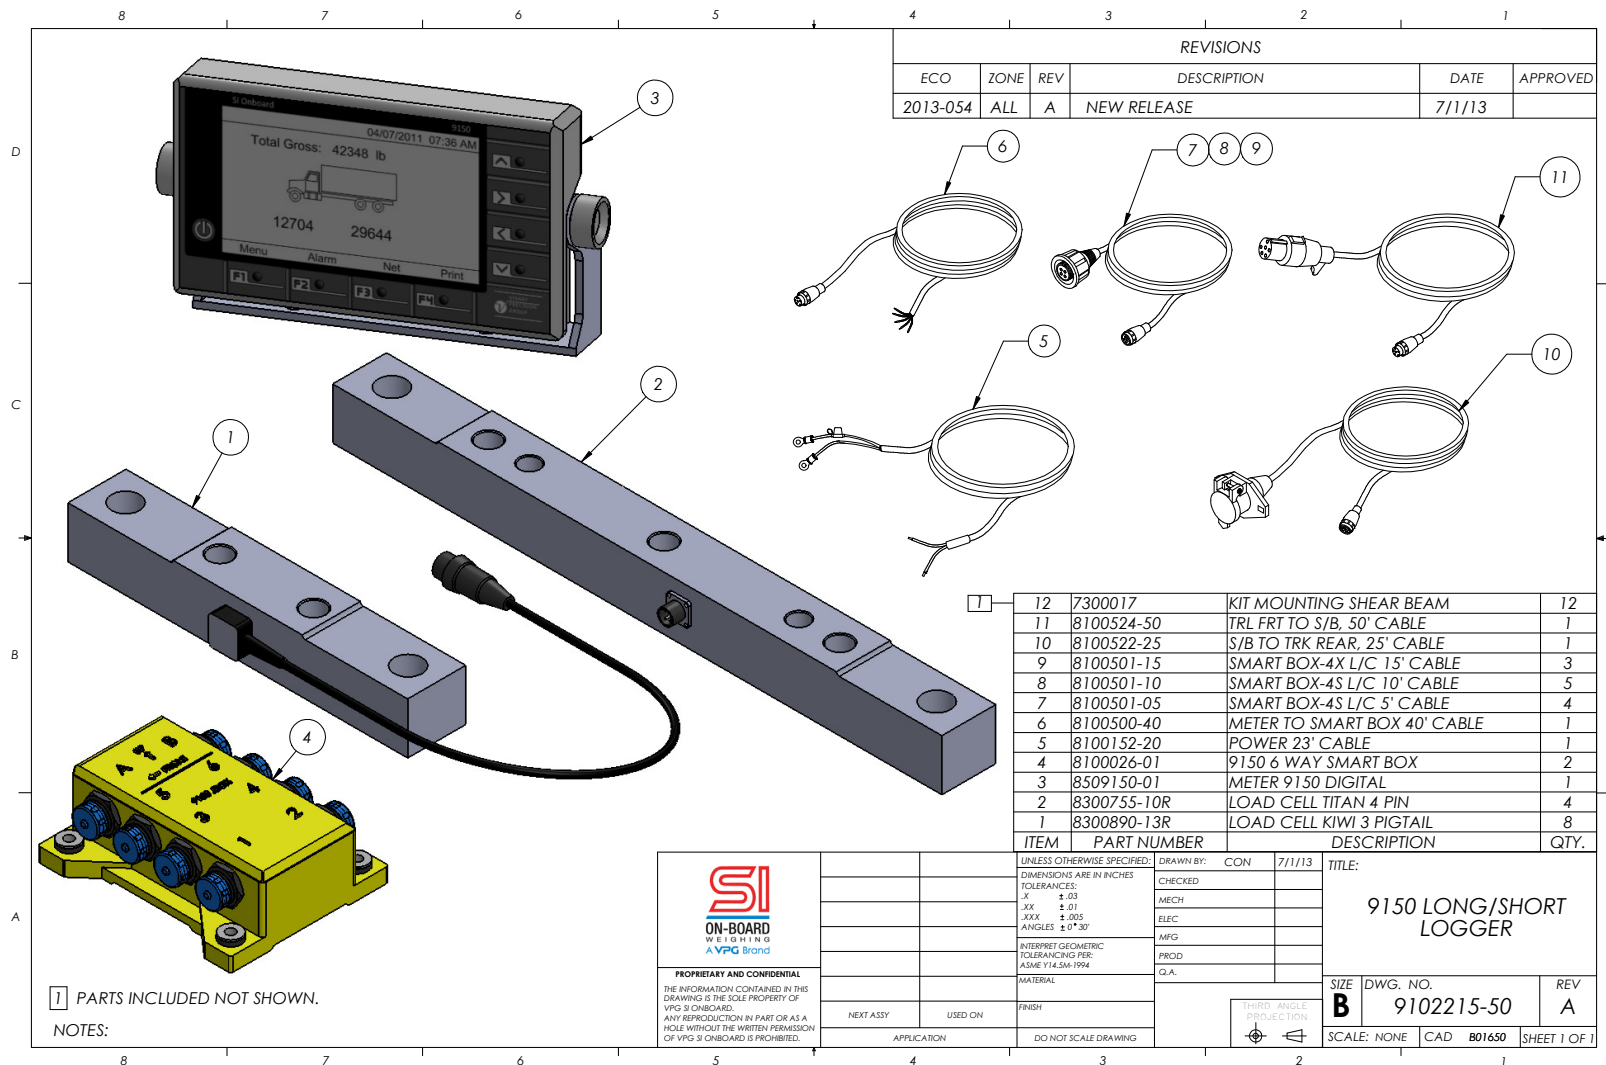

9150 Long/Short Logger System- 9102215-50

5920 South 194th Street | Kent, WA 98032 | USA
 Sales Support: 800-638-5111 | Technical Support: 626-202-5047
 E-mail: Obw.usa@vpgsensors.com

sionboard.com