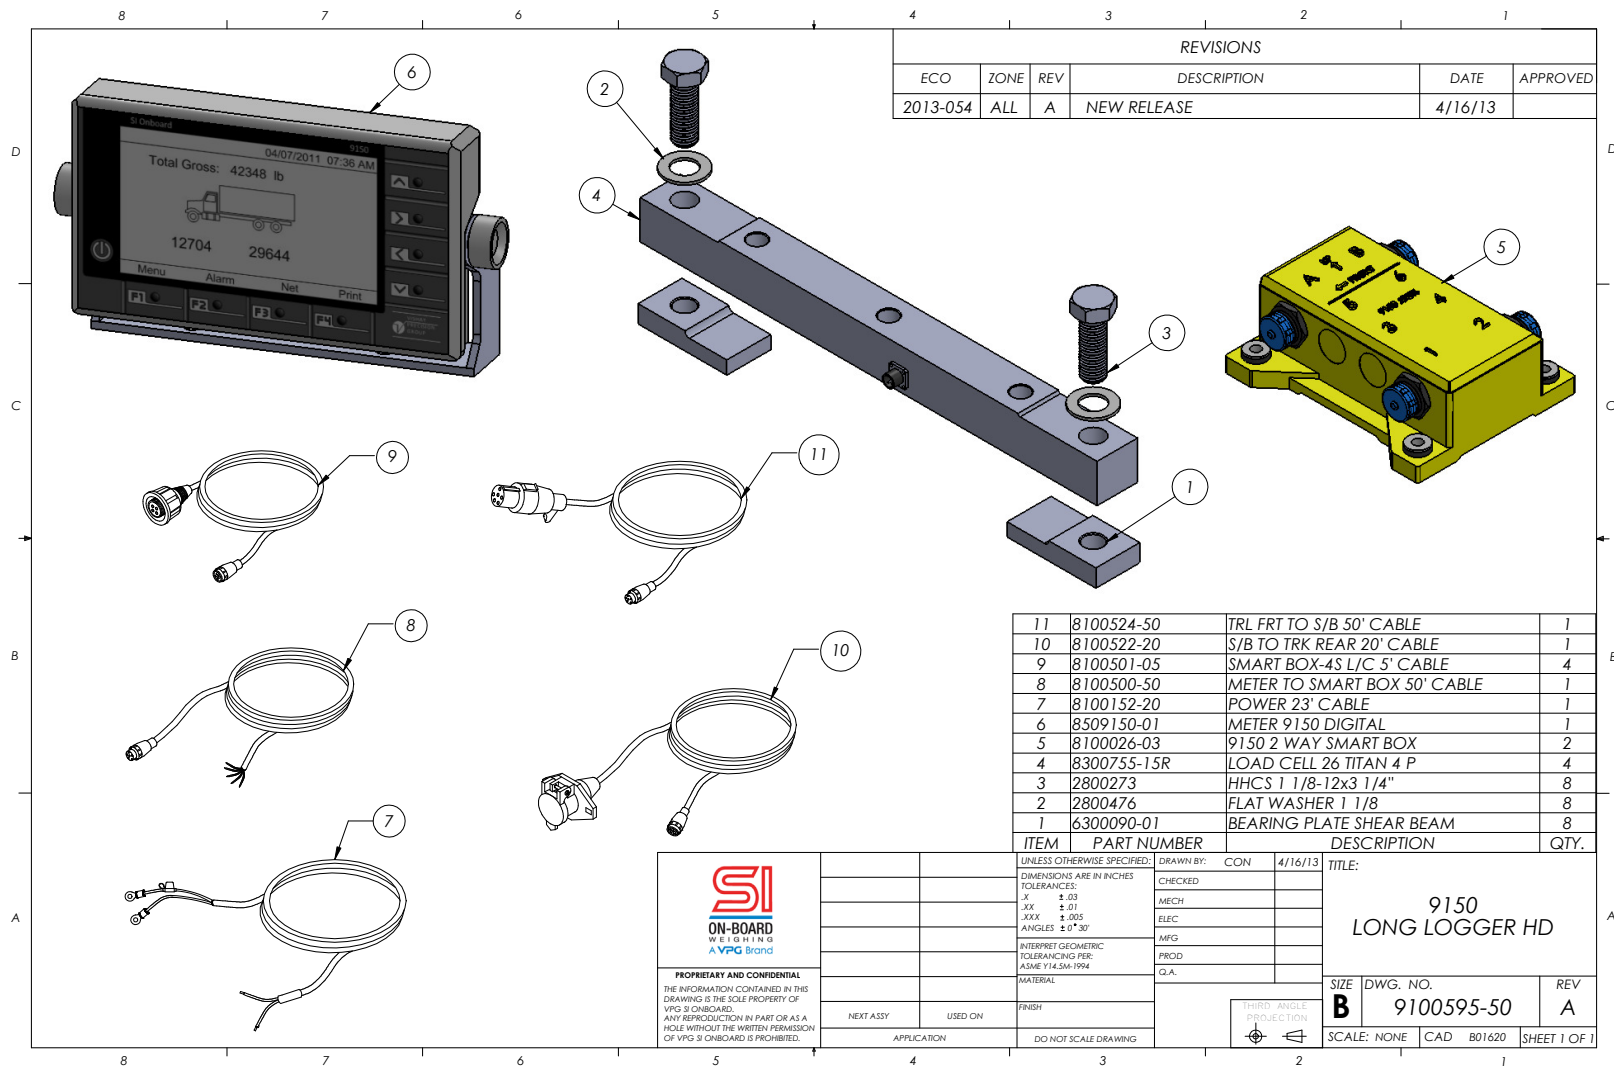

9150 Long Logger System - 9100595-50

5920 South 194th Street | Kent, WA 98032 | USA
 Sales Support: 800-638-5111 | Technical Support: 626-202-5047
 E-mail: Obw.usa@vpgsensors.com

sionboard.com