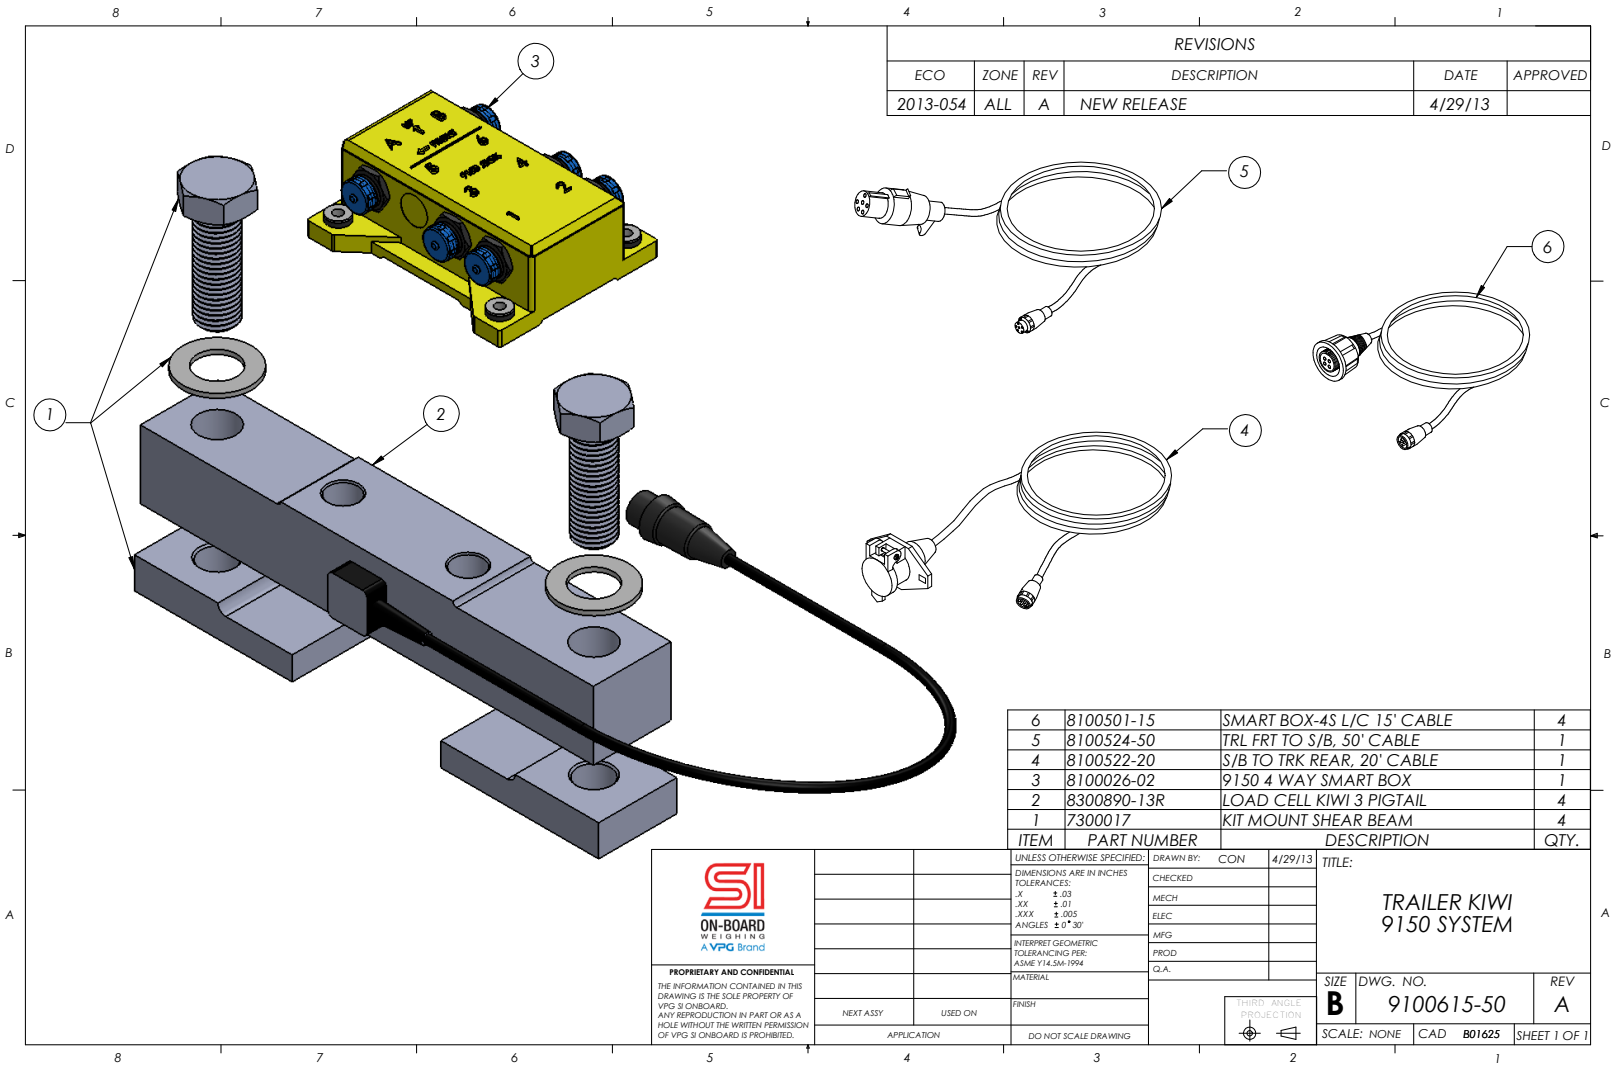

9150 Trailer KIWI System - 9100615-50

5920 South 194th Street | Kent, WA 98032 | USA
 Sales Support: 800-638-5111 | Technical Support: 626-202-5047
 E-mail: Obw.usa@vpgsensors.com

sionboard.com