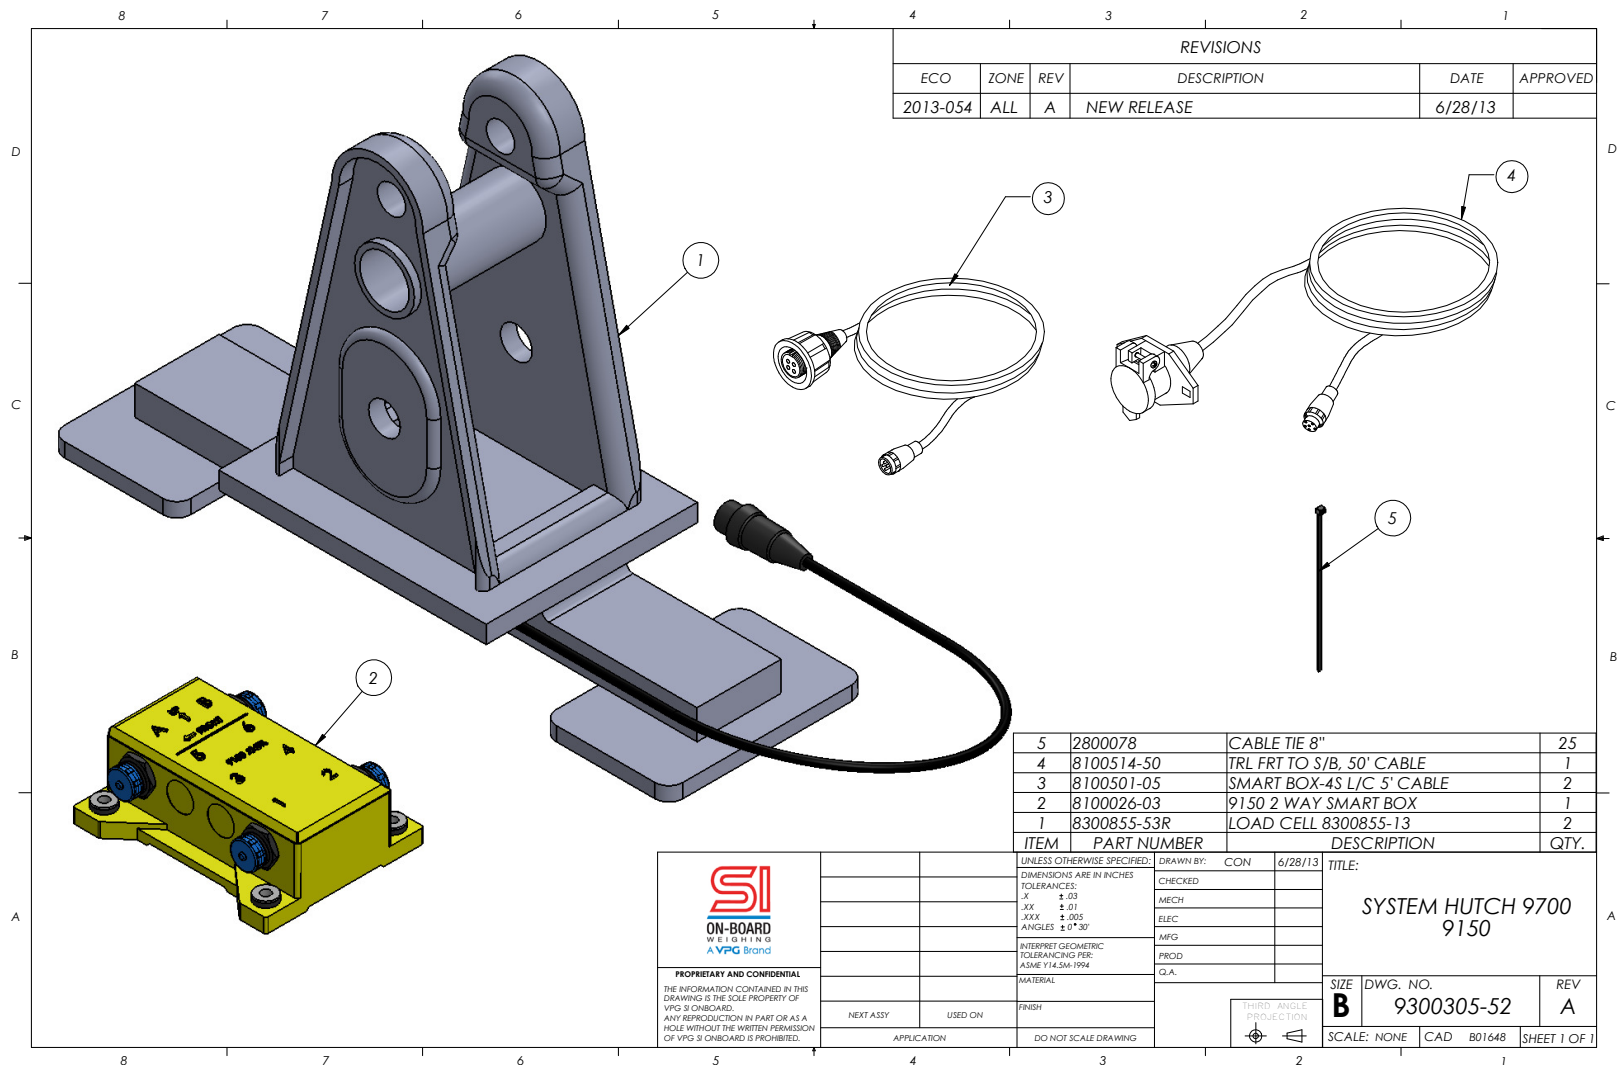

9150 Hutch 9700 Center Hanger System- 9300305-52

5920 South 194th Street | Kent, WA 98032 | USA
 Sales Support: 800-638-5111 | Technical Support: 626-202-5047
 E-mail: Obw.usa@vpgsensors.com

sionboard.com