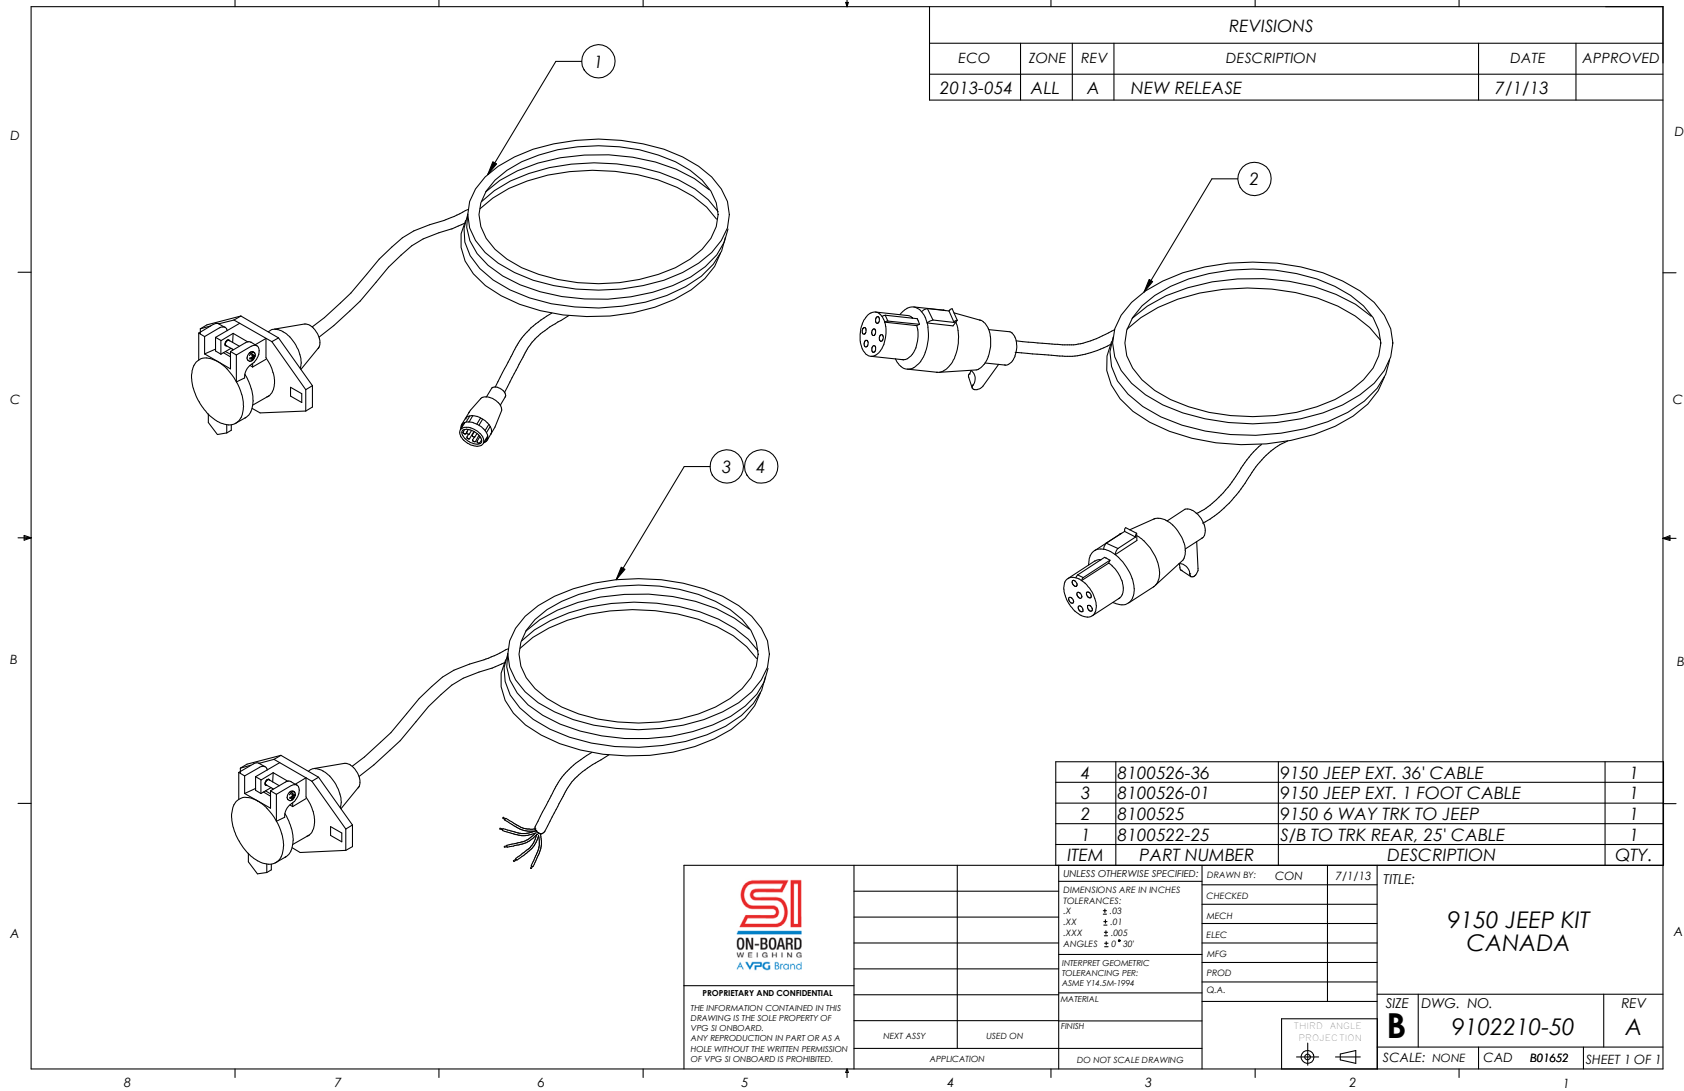

9150 Canada Jeep Kit- 9102210-50

5920 South 194th Street | Kent, WA 98032 | USA
 Sales Support: 800-638-5111 | Technical Support: 626-202-5047
 E-mail: Obw.usa@vpgsensors.com

sionboard.com