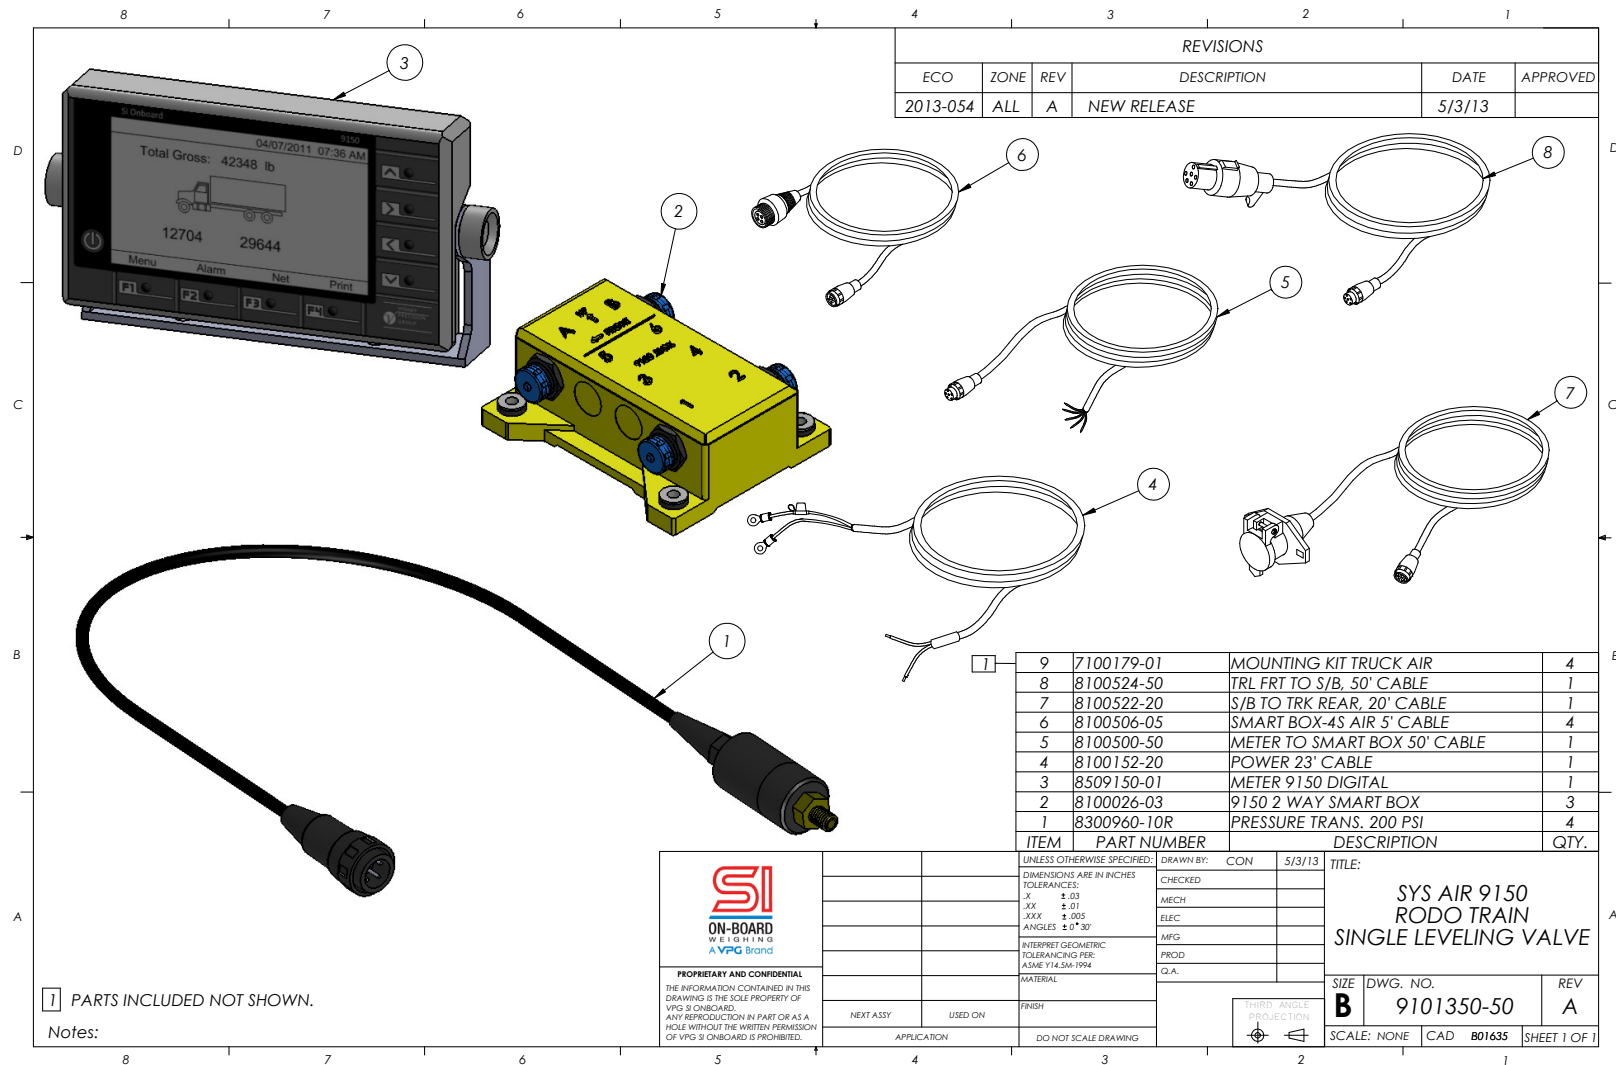

# 9150 Air Scale Rodo Train System, Single Lvl Valve- 9101350-50

5920 South 194th Street | Kent, WA 98032 | USA  
 Sales Support: 800-638-5111 | Technical Support: 626-202-5047  
 E-mail: [Obw.usa@vpgsensors.com](mailto:Obw.usa@vpgsensors.com)